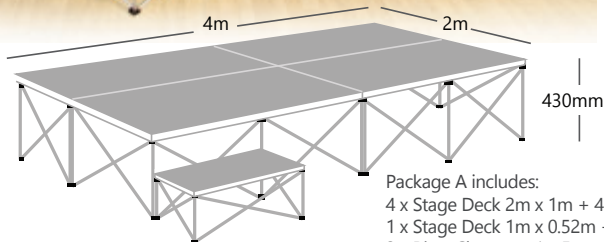

Preconfigured packages make your purchasing decision easy

Package A includes:
4 x Stage Deck 2m x 1m + 4 x Stage Risers 400mm(H)
1 x Stage Deck 1m x 0.52m + Stage Riser 200mm(H)
2 x Riser Clamps + 1 x 5mm Allen key

Ultralight Package A

UL/PACKA	Carpeted (80kg)	£2,431.08
	Black Vinyl (86kg)	£2,498.88
	Heavy Duty Black Vinyl (112kg)	£2,645.69
UL/A070	Valance for package A (covers three sides)	£494.73

All prices excl.VAT