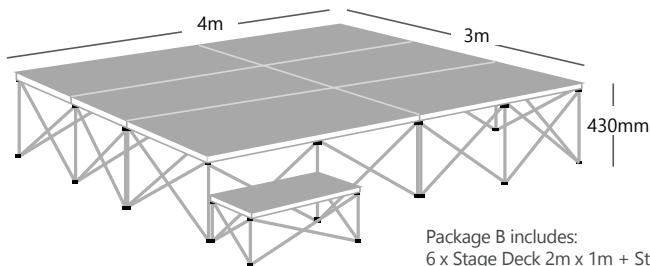

Package B includes:
6 x Stage Deck 2m x 1m + Stage Risers 400mm(H)
1 x Stage Deck 1m x 0.52m + Stage Riser 200mm(H)
2 x Riser Clamps + 1 x 5mm Allen key

Ultralight Package B

UL/PACKB	Carpeted (113kg)	£3,335.27
	Black Vinyl (122kg)	£3,431.03
	Heavy Duty Black Vinyl (160kg)	£3,628.86
UL/A071	Valance for package B (covers three sides)	£608.18

All prices excl.VAT