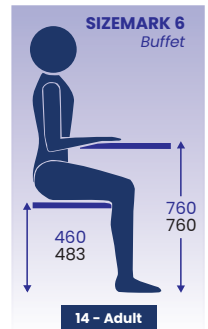

Recommended chair and table guide  
Coloured dimensions are EN1729 part 1 size marks