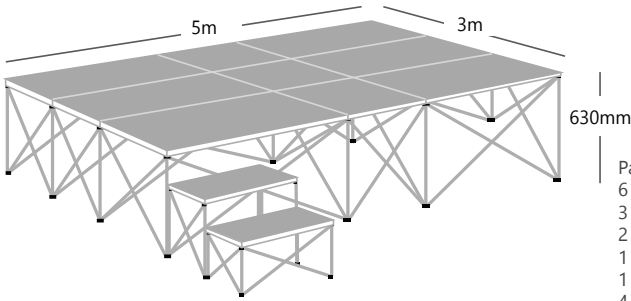

1. Package C includes:
2. 6 x Stage Deck 2m x 1m + Stage Risers 600mm(H)
   - 3 x Stage Deck 1m x 1m + Stage Risers 600mm(H)
   - 2 x Stage Deck 1m x 0.52m
   - 1 x Stage Riser 400mm(H)
   - 1 x Stage Riser 200mm(H)
   - 4 x Riser Clamps + 1 x 5mm Allen key

Ultralight Package C

UL/PACKC	Carpeted (160kg)	£4,287.57
	Black Vinyl (171kg)	£4,405.69
	Heavy Duty Black Vinyl (230kg)	£4,336.73
UL/A072	Valance for package C (covers three sides)	£866.35

All prices excl. VAT

1. Package D includes:
2. 9 x Stage Deck 2m x 1m + Stage Riser 600mm(H)
   - 2 x Stage Deck 1m x 0.52m
   - 1 x Stage Riser 200mm(H)
   - 1 x Stage Riser 400mm(H)
   - 4 x Riser Clamps + 1 x 5mm Allen key