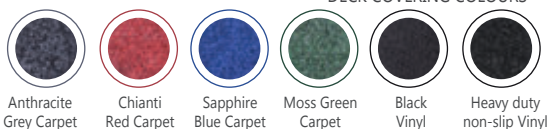

BUY IN QUANTITY AND SAVE

Spend **£1000 - £2499** deduct **5%**
Spend **£2500 - £4999** deduct **10%**
Spend over **£5000** deduct **15%**