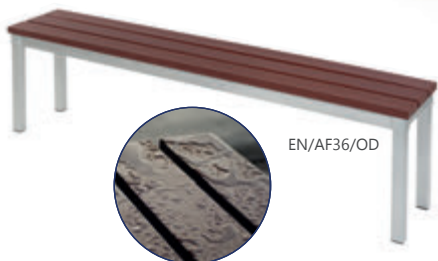

**BUY IN QUANTITY AND SAVE**

**Outdoor tables**

**1 - 4      5 - 9      10 - 19      20+**

<b>EN/AE36/OD</b>	L1800 x W900mm	27.00kg	£397.15	£377.29	£357.44	£337.58
<b>EN/DE36/OD</b>	L1250 x W900mm	18.75kg	£317.72	£301.83	£285.95	£270.06
<b>EN/DD36/OD</b>	L1250 x W1250mm	27.00kg	£397.15	£377.29	£357.44	£337.58

OUTDOOR ENVIRO TABLE HEIGHTS						
760mm	710mm	640mm	590mm	530mm	460mm	

All prices excl. VAT

Need to anchor your outdoor furniture?  
EN/ACC01 Security fixing £19.79

EN/AF36/OD

Impervious to water

Delivered flat pack for simple self assembly