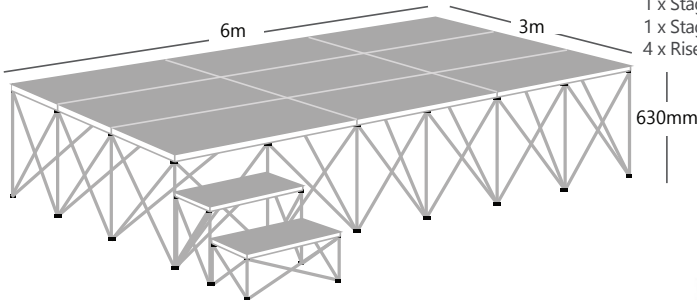

Valance skirt available in 4 colours

Ultralight Package D

UL/PACKD	Carpeted (185kg)	£4,836.68
	Black Vinyl (198kg)	£4,975.02
	Heavy Duty Black Vinyl (250kg)	£5,255.91
UL/A073	Valance for package D (covers three sides)	£929.59

All prices excl. VAT