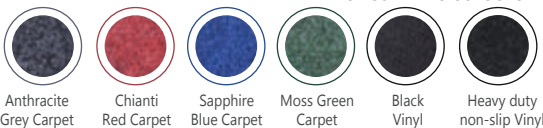

### DECK COVERING COLOURS

Anthracite Grey Carpet

Chianti Red Carpet

Sapphire Blue Carpet

Moss Green Carpet

Black Vinyl

Heavy duty non-slip Vinyl