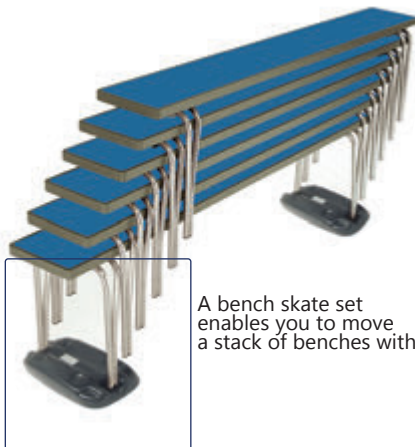

### HOW TO ORDER

- Select length
- Select width
- Select height
- Select colour
- Select quantity

**BUY IN QUANTITY AND SAVE**

**Premier stacking benches**

			<b>1 - 4</b>	<b>5 - 9</b>	<b>10 - 19</b>	<b>20+</b>
<b>P/CF3</b>	L1220 x W254mm	6.25kg	£93.78	£89.09	£84.40	£79.71
<b>P/BF3</b>	L1520 x W254mm	7.00kg	£111.89	£106.30	£100.70	£95.11
<b>P/AF3</b>	L1830 x W254mm	8.80kg	£123.55	£117.37	£111.20	£105.02

STACKING BENCH HEIGHTS		
483mm	432mm	381mm

Prices excl. VAT

See page 58 for larger colour swatches

TOP COLOURS

- Strong polyurethane edge
- Stack for storage
- Wipe clean seat
- Strong and robust

A bench skate set enables you to move a stack of benches with ease