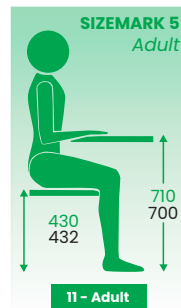

Recommended chair and table guide  
Coloured dimensions are EN1729 part 1 size marks