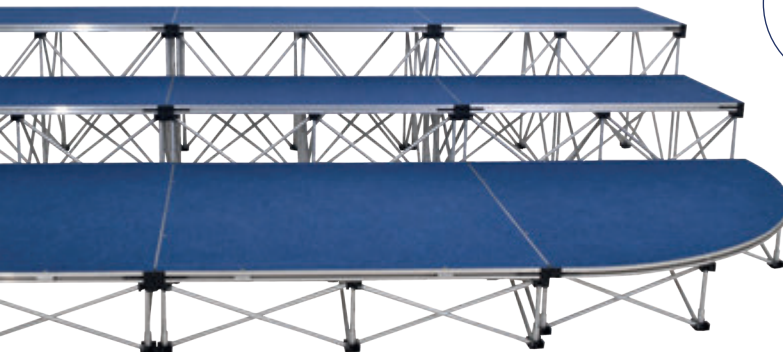

Anti-slip plug