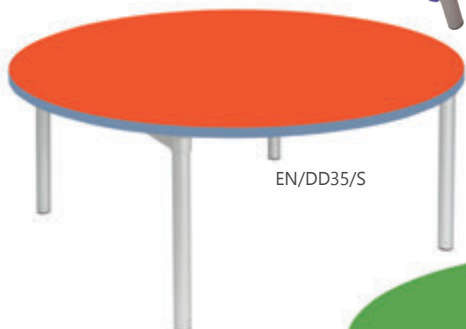

EN/CK37/S

EN/DD35/S